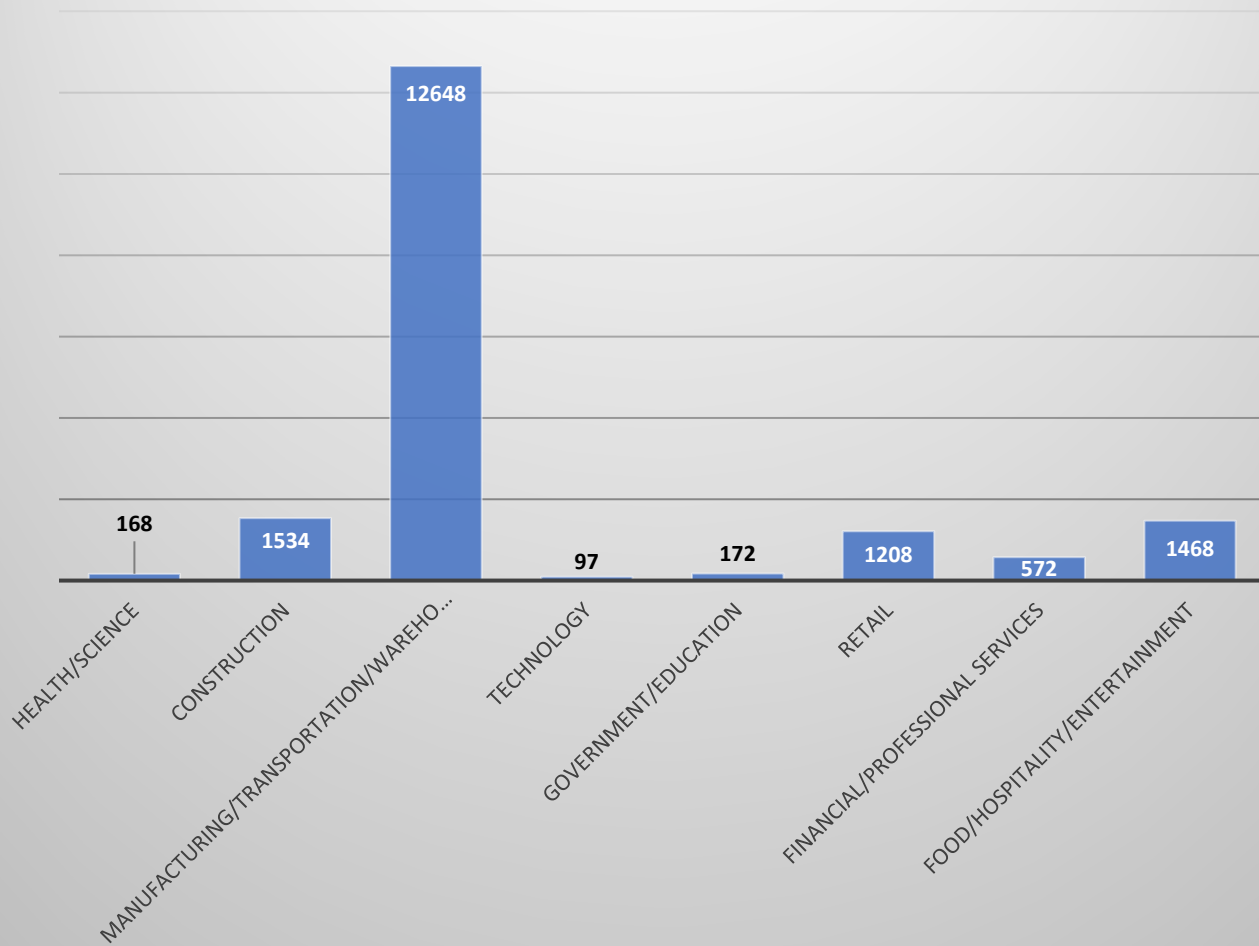

TRI-CITIES RAPID RESPONSE

Industry	Affected Workers
Health/Science	168
Construction	1534
Manufacturing/Transportation/Warehouse	12648
Technology	97
Government/Education	172
Retail	1208
Financial/Professional Services	572
Food/Hospitality/Entertainment	1468

Number of Affected Workers
July 1, 2019- June 30, 2020