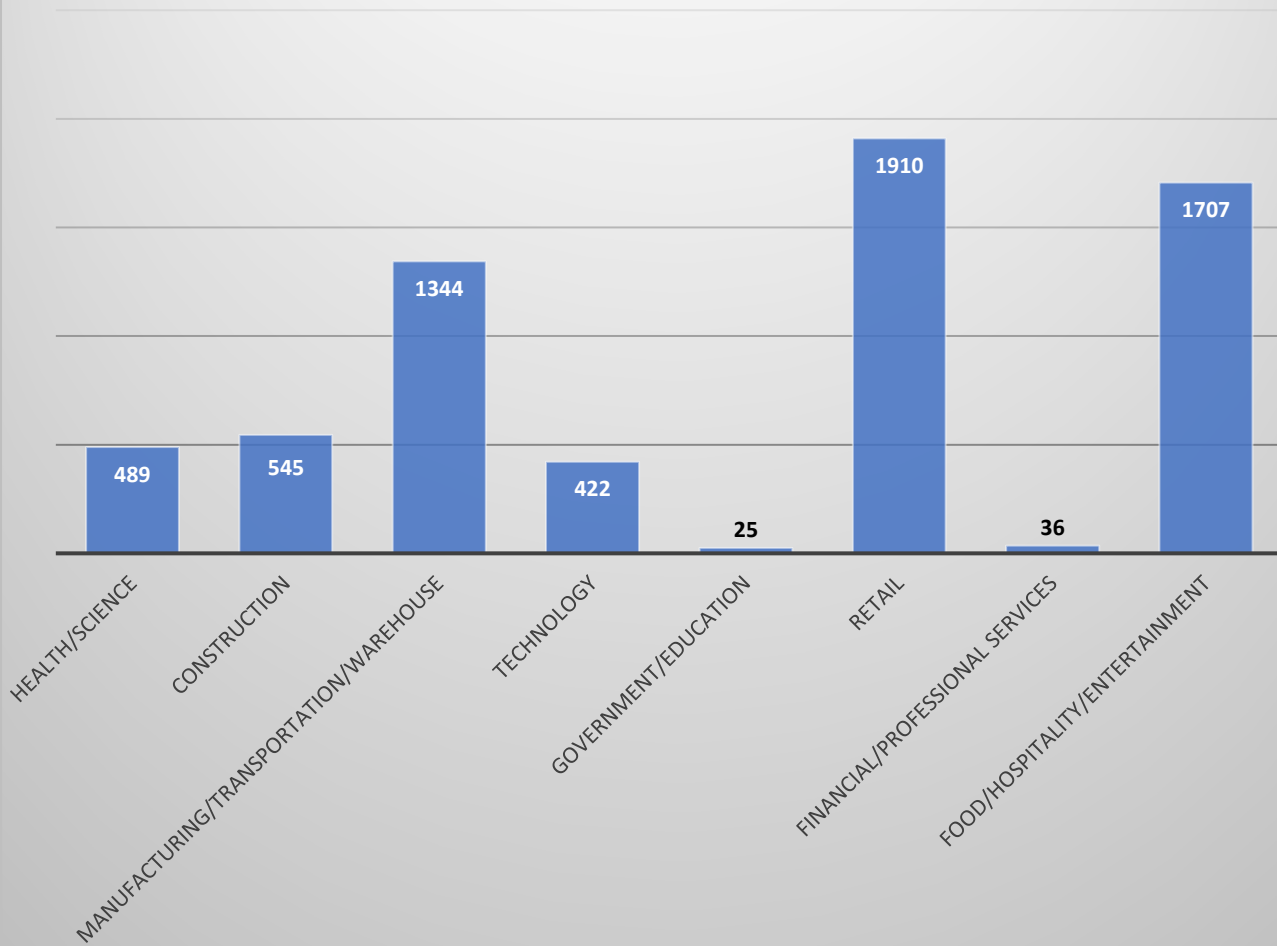

Number of Affected Workers
July 1, 2019- June 30, 2020

TRI-VALLEY RAPID RESPONSE

Industry	Affected Workers
Health/Science	489
Construction	545
Manufacturing/Transportation/Warehouse	1344
Technology	422
Government/Education	25
Retail	1910
Financial/Professional Services	36
Food/Hospitality/Entertainment	1707

Number of Affected Workers

July 1, 2019- June 30, 2020

EDEN RAPID RESPONSE

Industry	Affected Workers
Health/Science	572
Construction	188
Manufacturing/Transportation/Warehouse	1506
Technology	3
Government/Education	104
Retail	777
Financial/Professional Services	373
Food/Hospitality/Entertainment	1589