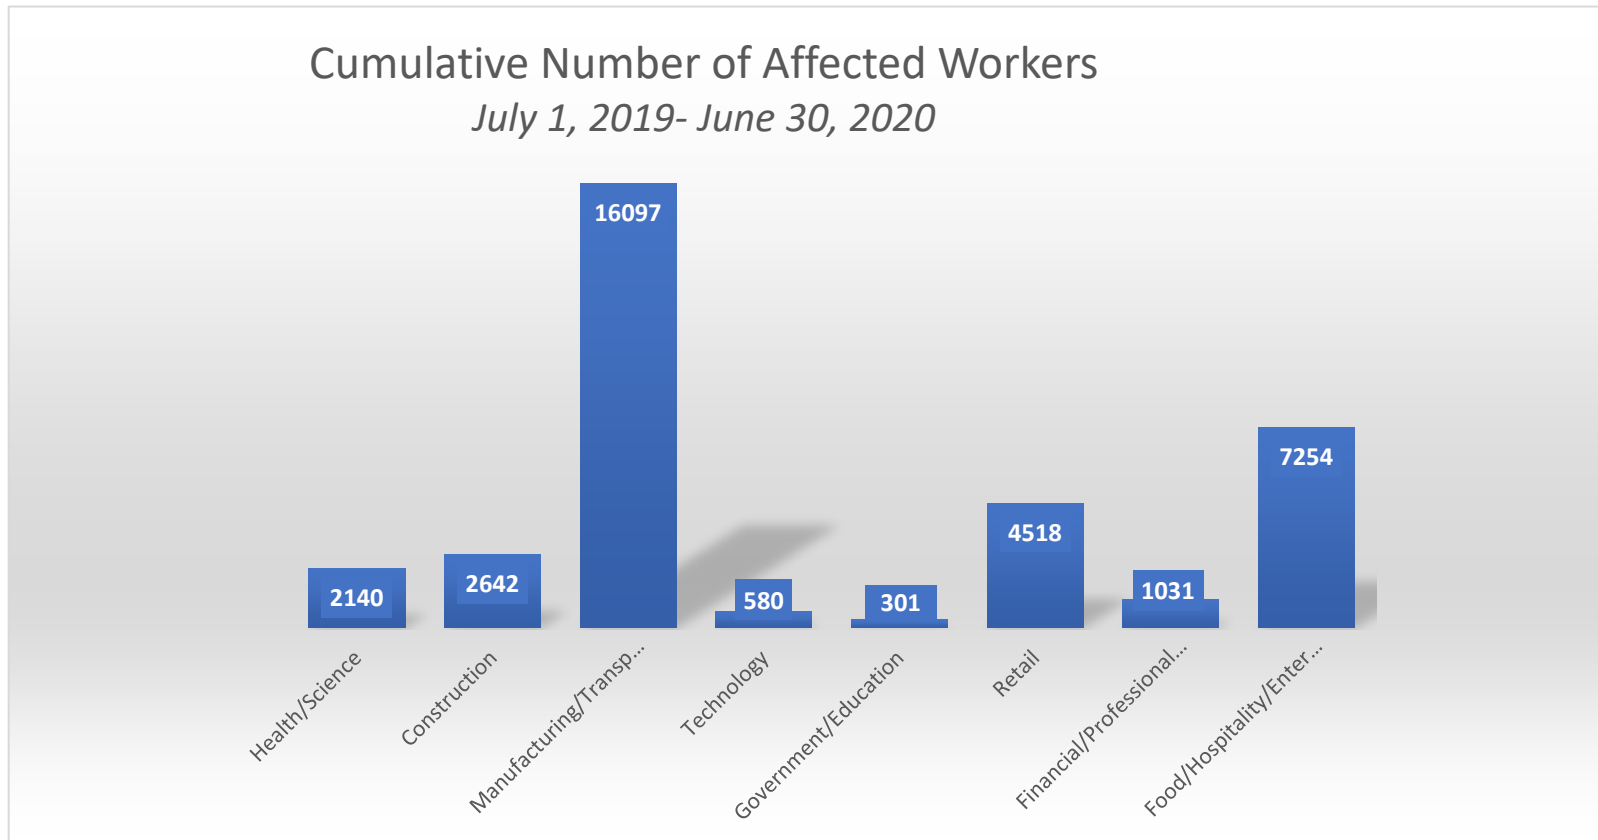

ACWDB Layoff and Closure PY 2019/2020 as of 06/05/2020

Industry	Affected Worker
Health/Science	2140
Construction	2642
Manufacturing/Transportation/Warehouse	16097
Technology	580
Government/Education	301
Retail	4518
Financial/Professional Services	1031
Food/Hospitality/Entertainment	7254