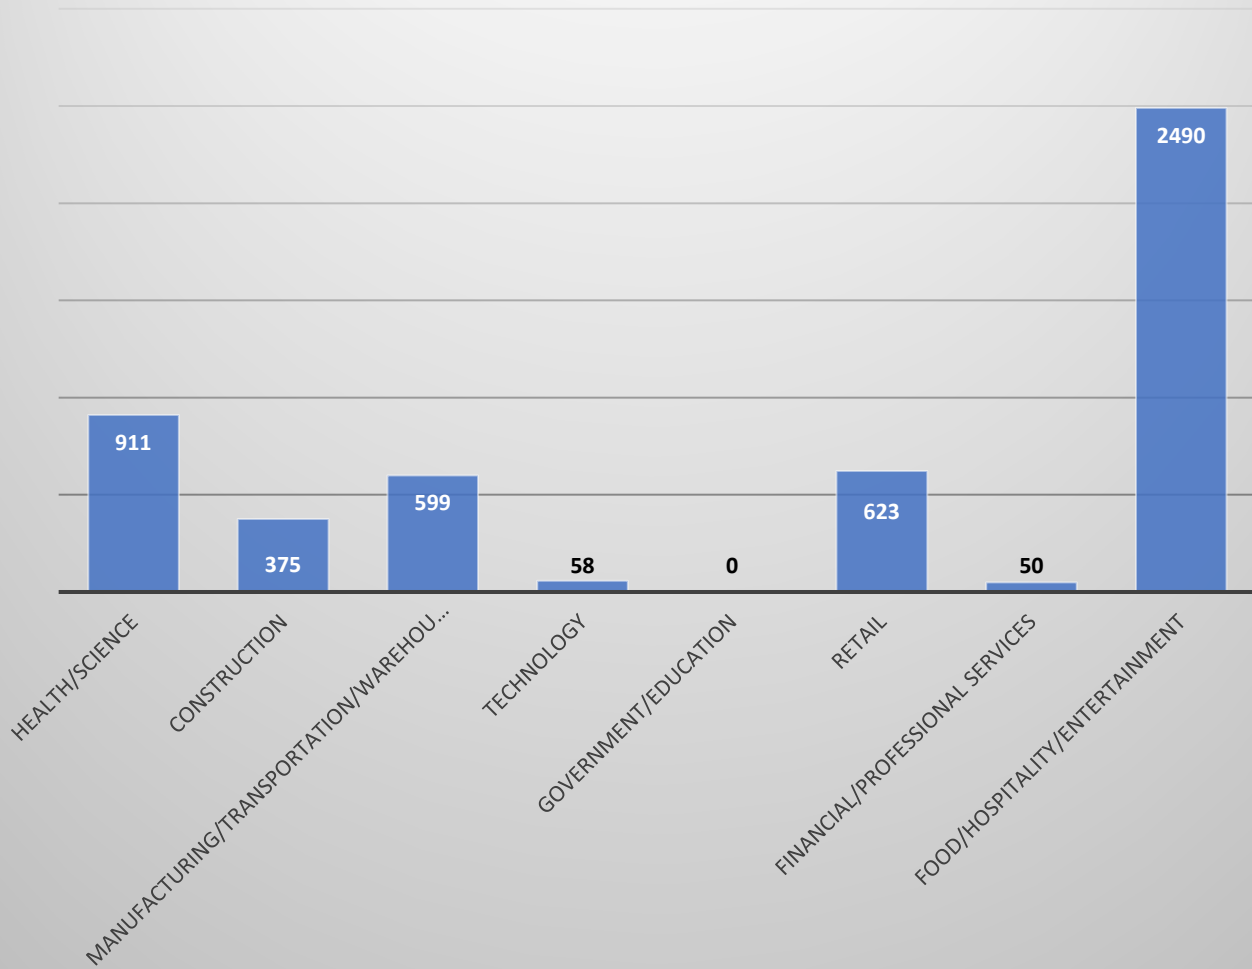

NORTH CITIES RAPID RESPONSE

Industry	Affected Workers
Health/Science	911
Construction	375
Manufacturing/Transportation/Warehouse	599
Technology	58
Government/Education	0
Retail	623
Financial/Professional Services	50
Food/Hospitality/Entertainment	2490

Number of Affected Workers
July 1, 2019- June 30, 2020