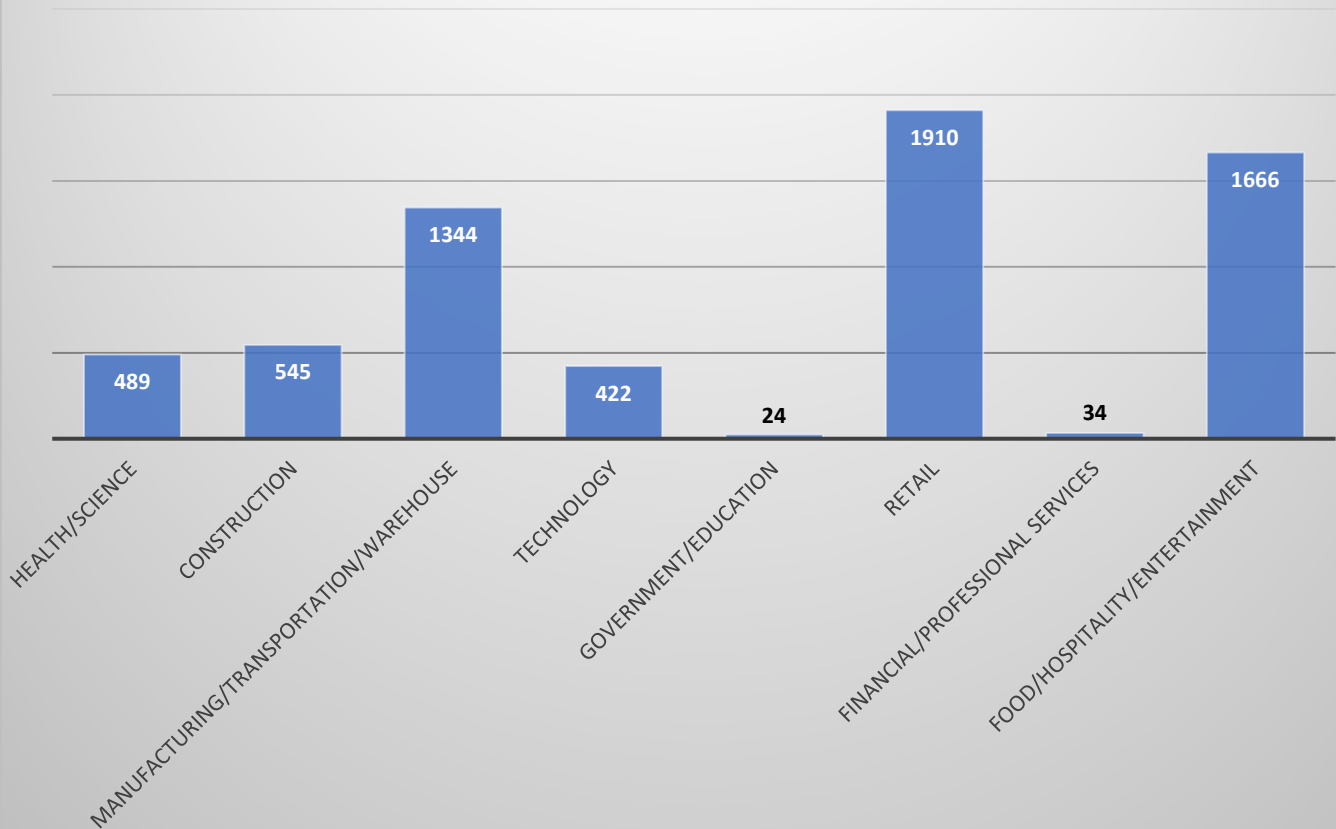

TRI-VALLEY RAPID RESPONSE

Industry	Affected Workers
Health/Science	489
Construction	545
Manufacturing/Transportation/Warehouse	1344
Technology	422
Government/Education	24
Retail	1910
Financial/Professional Services	34
Food/Hospitality/Entertainment	1666

Number of Affected Workers
July 1, 2019- June 30, 2020