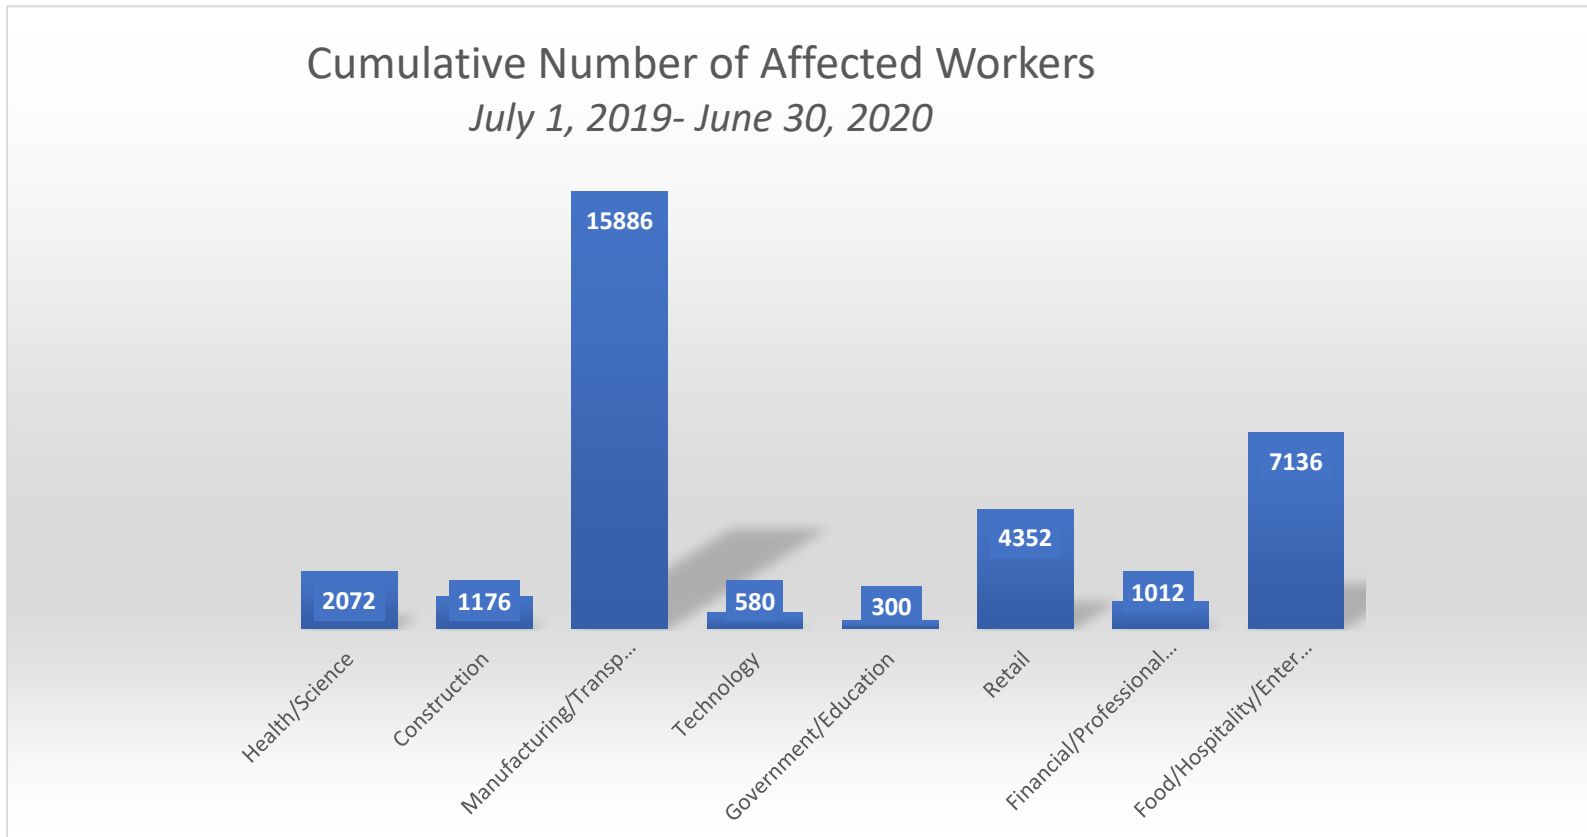

ACWDB Layoff and Closure PY 2019/2020 as of 5/15/2020

Industry	Affected Worker
Health/Science	2072
Construction	1176
Manufacturing/Transportation/Warehouse	15886
Technology	580
Government/Education	300
Retail	4352
Financial/Professional Services	1012
Food/Hospitality/Entertainment	7136