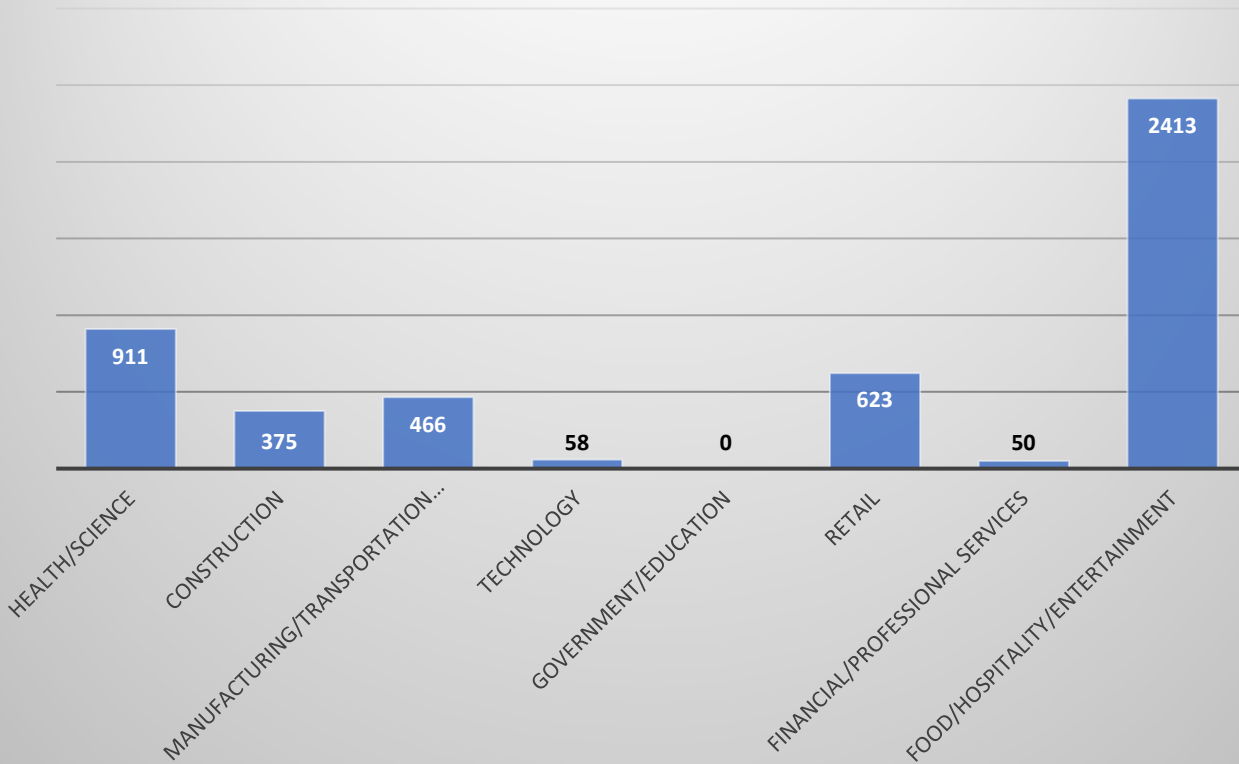

NORTH CITIES RAPID RESPONSE

Industry	Affected Workers
Health/Science	911
Construction	375
Manufacturing/Transportation/Warehouse	466
Technology	58
Government/Education	0
Retail	623
Financial/Professional Services	50
Food/Hospitality/Entertainment	2413

Number of Affected Workers
July 1, 2019- June 30, 2020