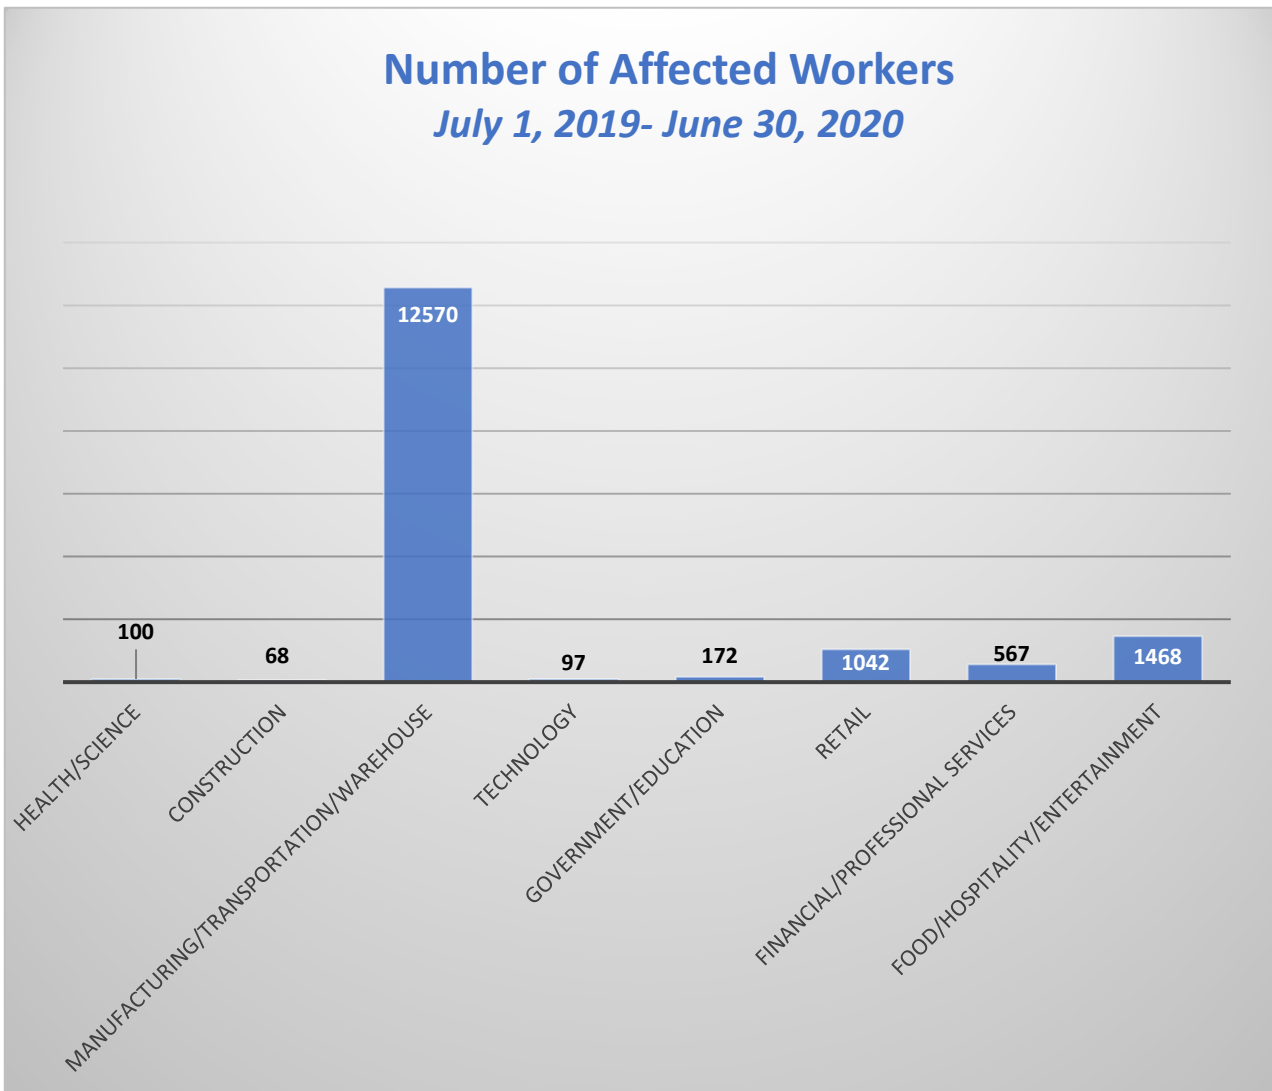

TRI-CITIES RAPID RESPONSE

Industry	Affected Workers
Health/Science	100
Construction	68
Manufacturing/Transportation/Warehouse	12570
Technology	97
Government/Education	172
Retail	1042
Financial/Professional Services	567
Food/Hospitality/Entertainment	1468