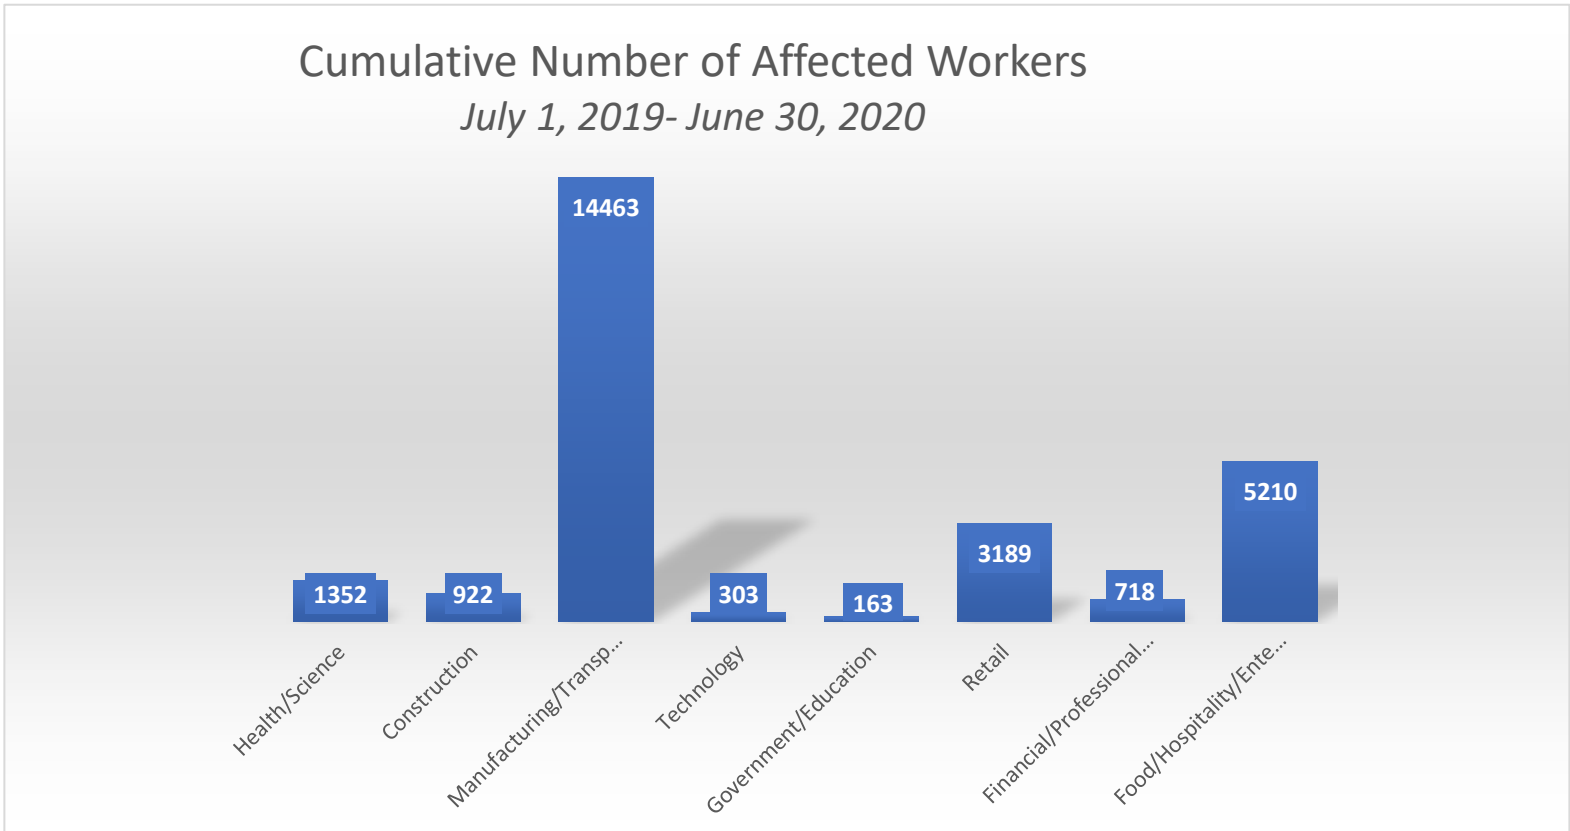

ACWDB Layoff and Closure PY 2019/2020 as of 5/1/2020

Industry	Affected Worker
Health/Science	1352
Construction	922
Manufacturing/Transportation/Warehouse	14463
Technology	303
Government/Education	163
Retail	3189
Financial/Professional Services	718
Food/Hospitality/Entertainment	5210