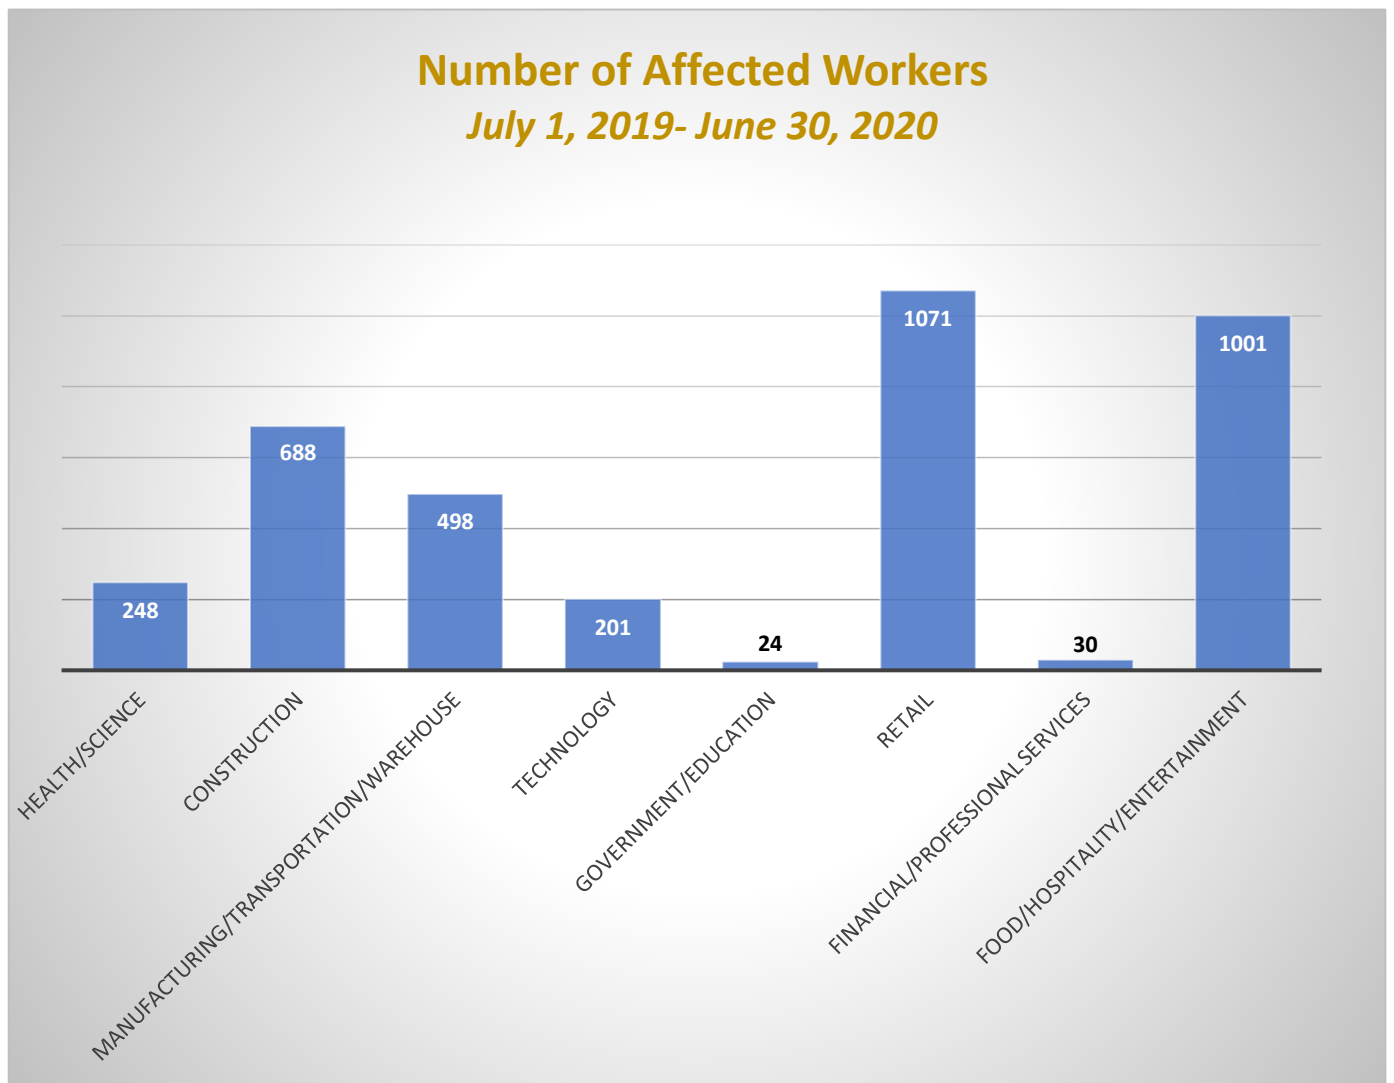

TRI-VALLEY RAPID RESPONSE

Industry	Affected Workers
Health/Science	248
Construction	688
Manufacturing/Transportation/Warehouse	498
Technology	201
Government/Education	24
Retail	1071
Financial/Professional Services	30
Food/Hospitality/Entertainment	1001