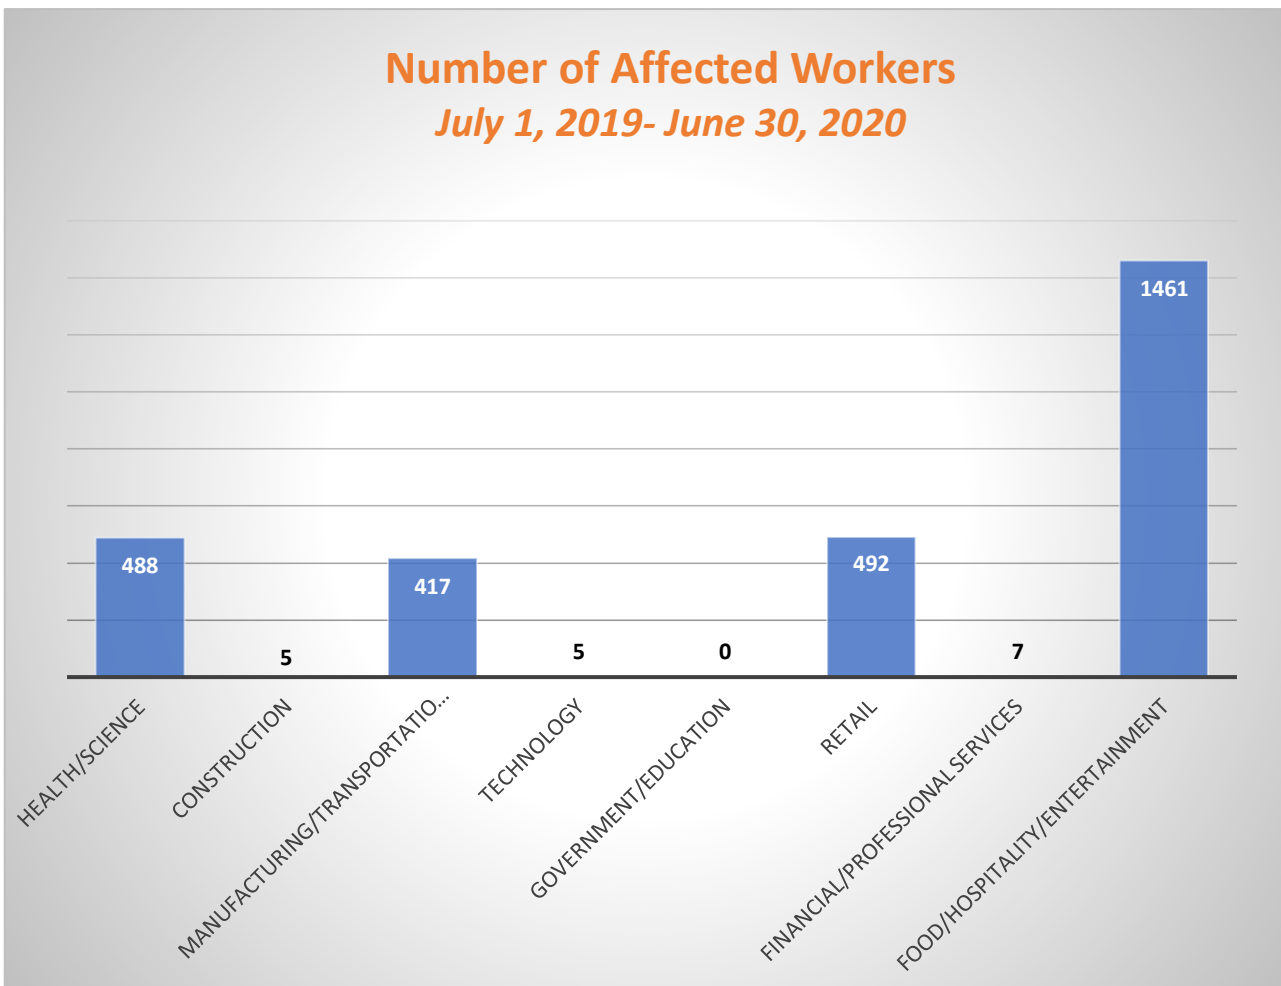

NORTH CITIES RAPID RESPONSE

Industry	Affected Workers
Health/Science	488
Construction	5
Manufacturing/Transportation/Warehouse	417
Technology	5
Government/Education	0
Retail	492
Financial/Professional Services	7
Food/Hospitality/Entertainment	1461