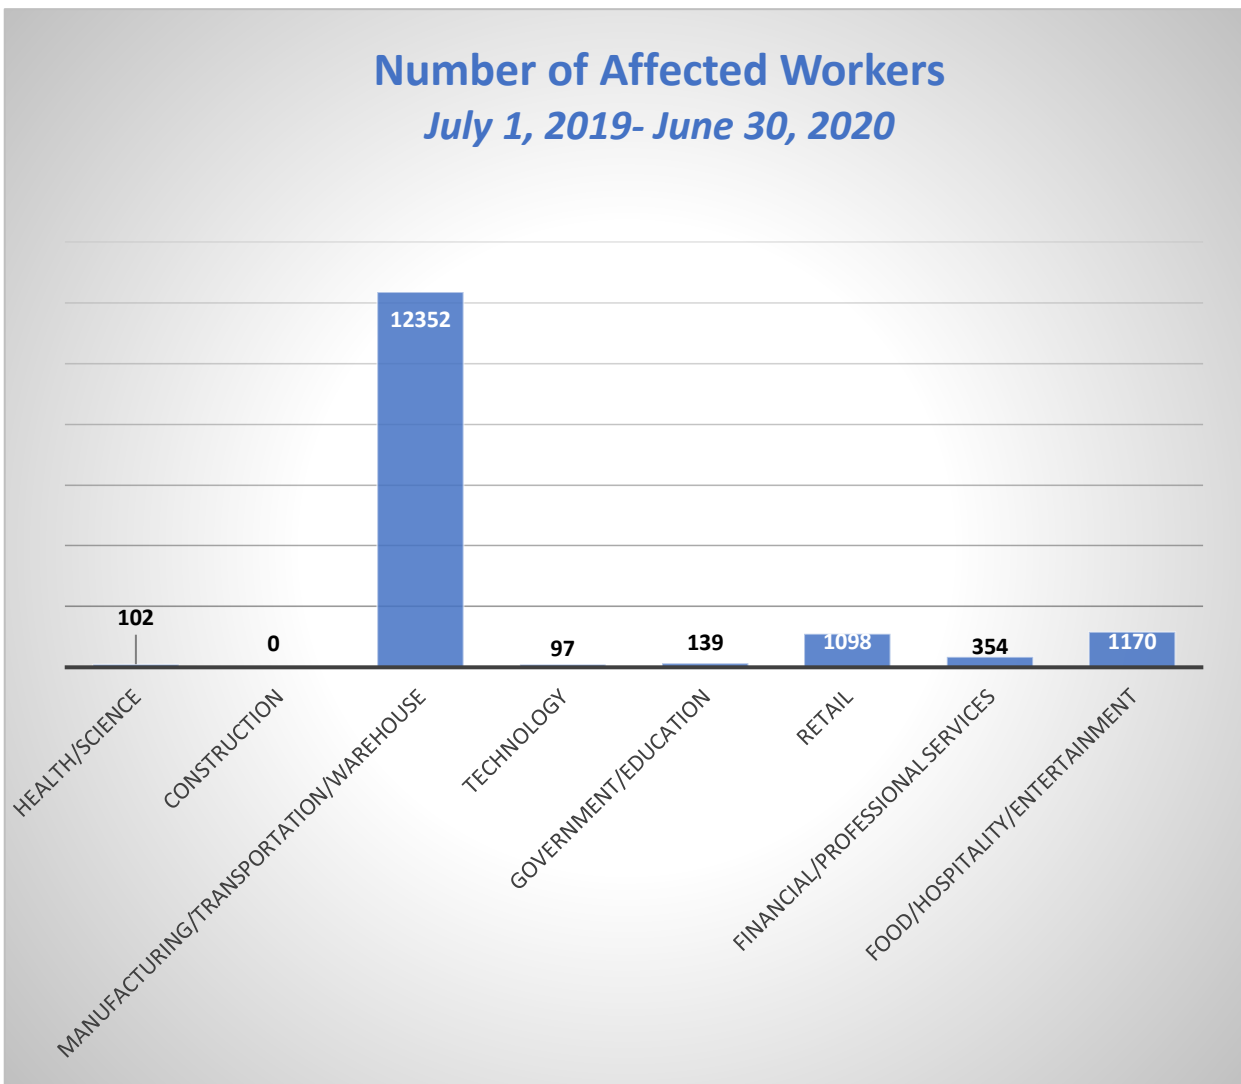

TRI-CITIES RAPID RESPONSE

Industry	Affected Workers
Health/Science	102
Construction	0
Manufacturing/Transportation/Warehouse	12352
Technology	97
Government/Education	139
Retail	1098
Financial/Professional Services	354
Food/Hospitality/Entertainment	1170