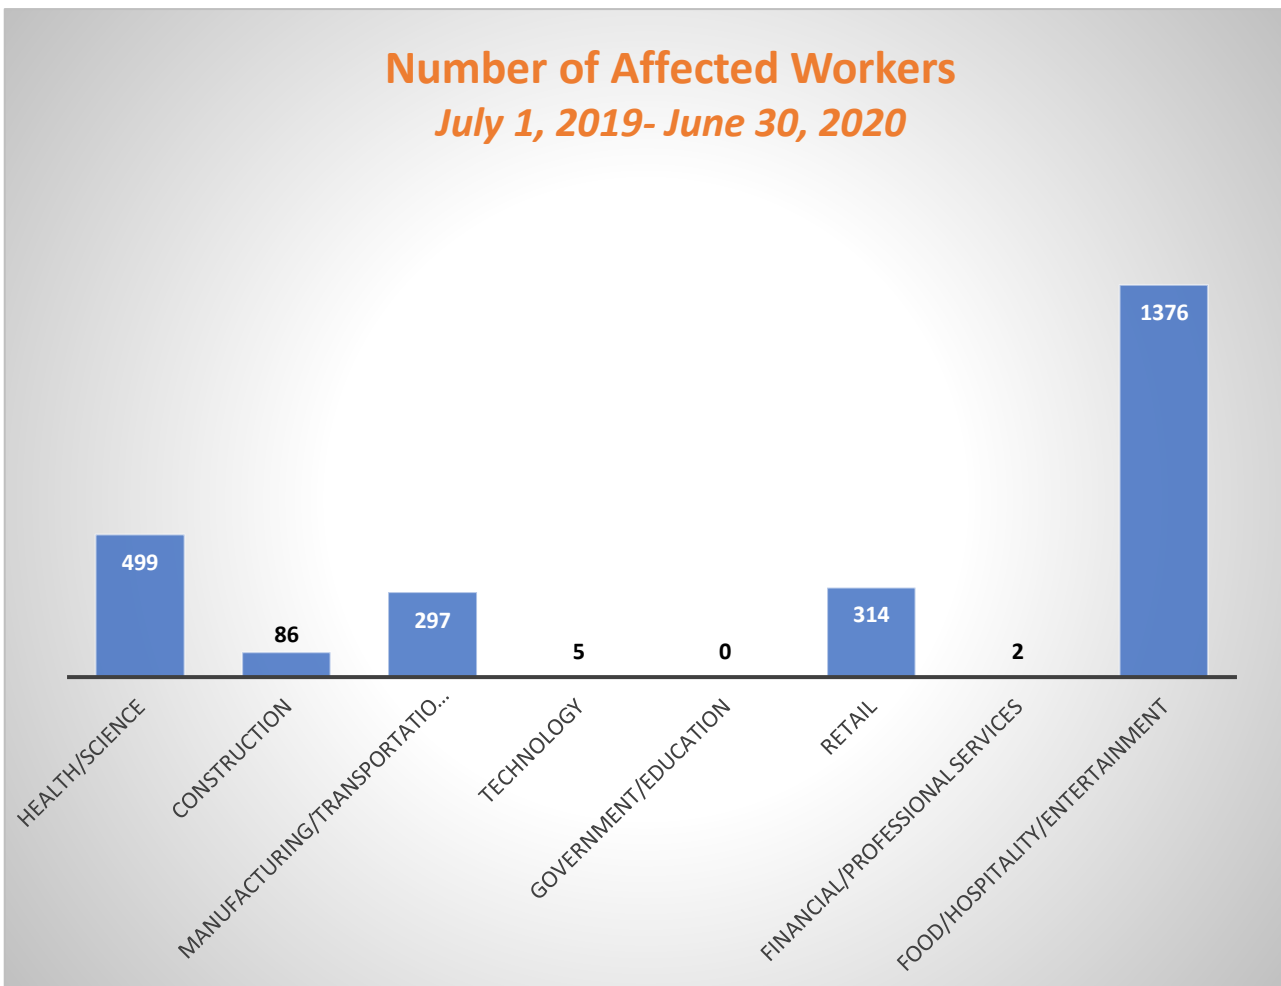

ACWDB Layoff and Closure PY 2019/2020

NORTH CITIES RAPID RESPONSE

Industry	Affected Workers
Health/Science	499
Construction	86
Manufacturing/Transportation/Warehouse	297
Technology	5
Government/Education	0
Retail	314
Financial/Professional Services	2
Food/Hospitality/Entertainment	1376