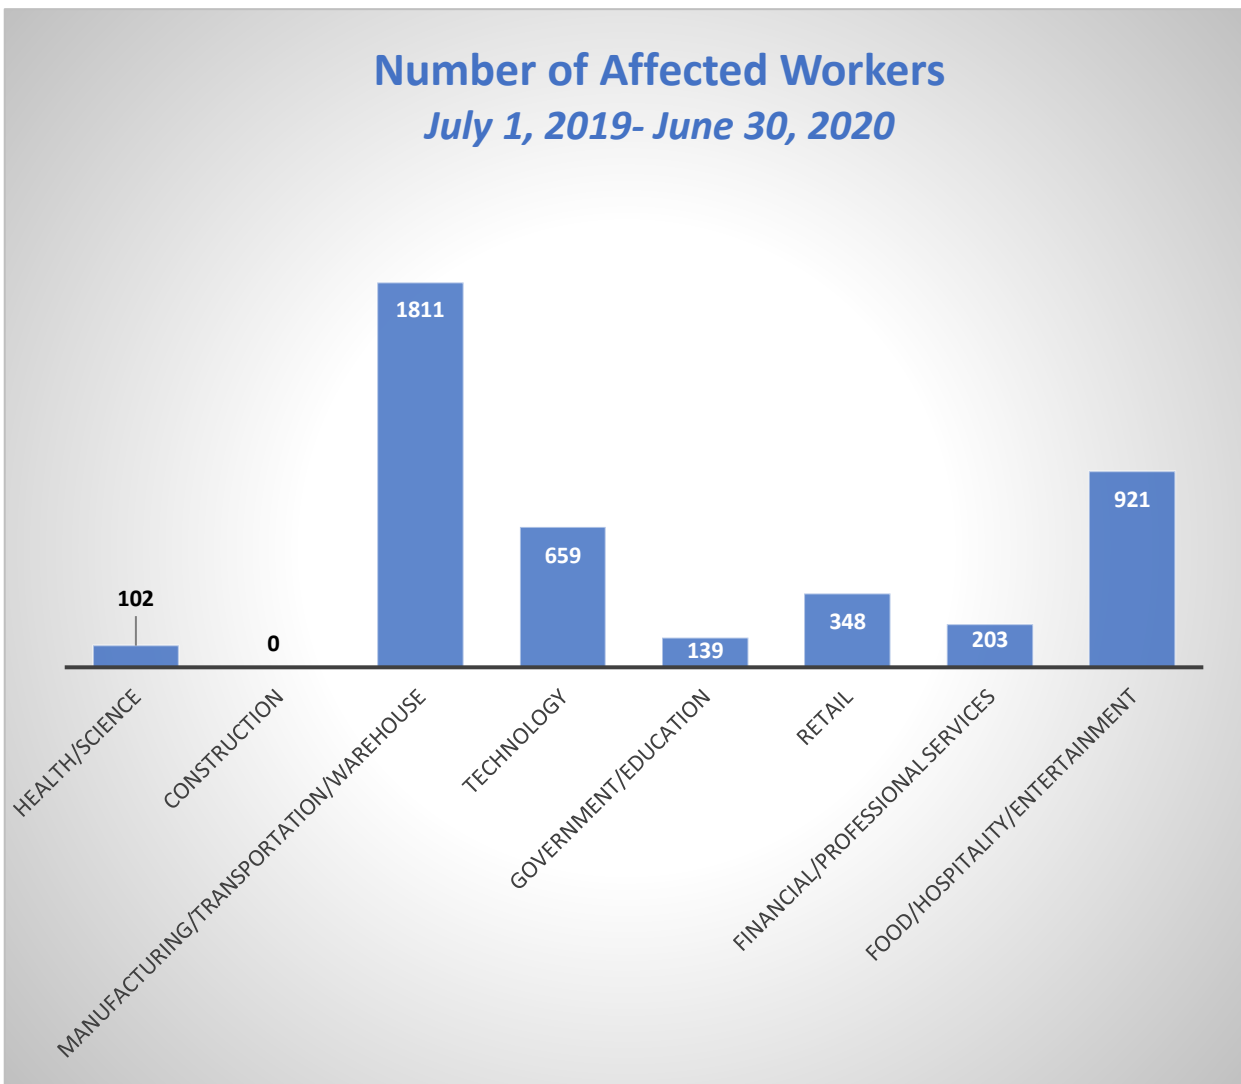

TRI-CITIES RAPID RESPONSE

Industry	Affected Workers
Health/Science	102
Construction	0
Manufacturing/Transportation/Warehouse	1811
Technology	659
Government/Education	139
Retail	348
Financial/Professional Services	203
Food/Hospitality/Entertainment	921