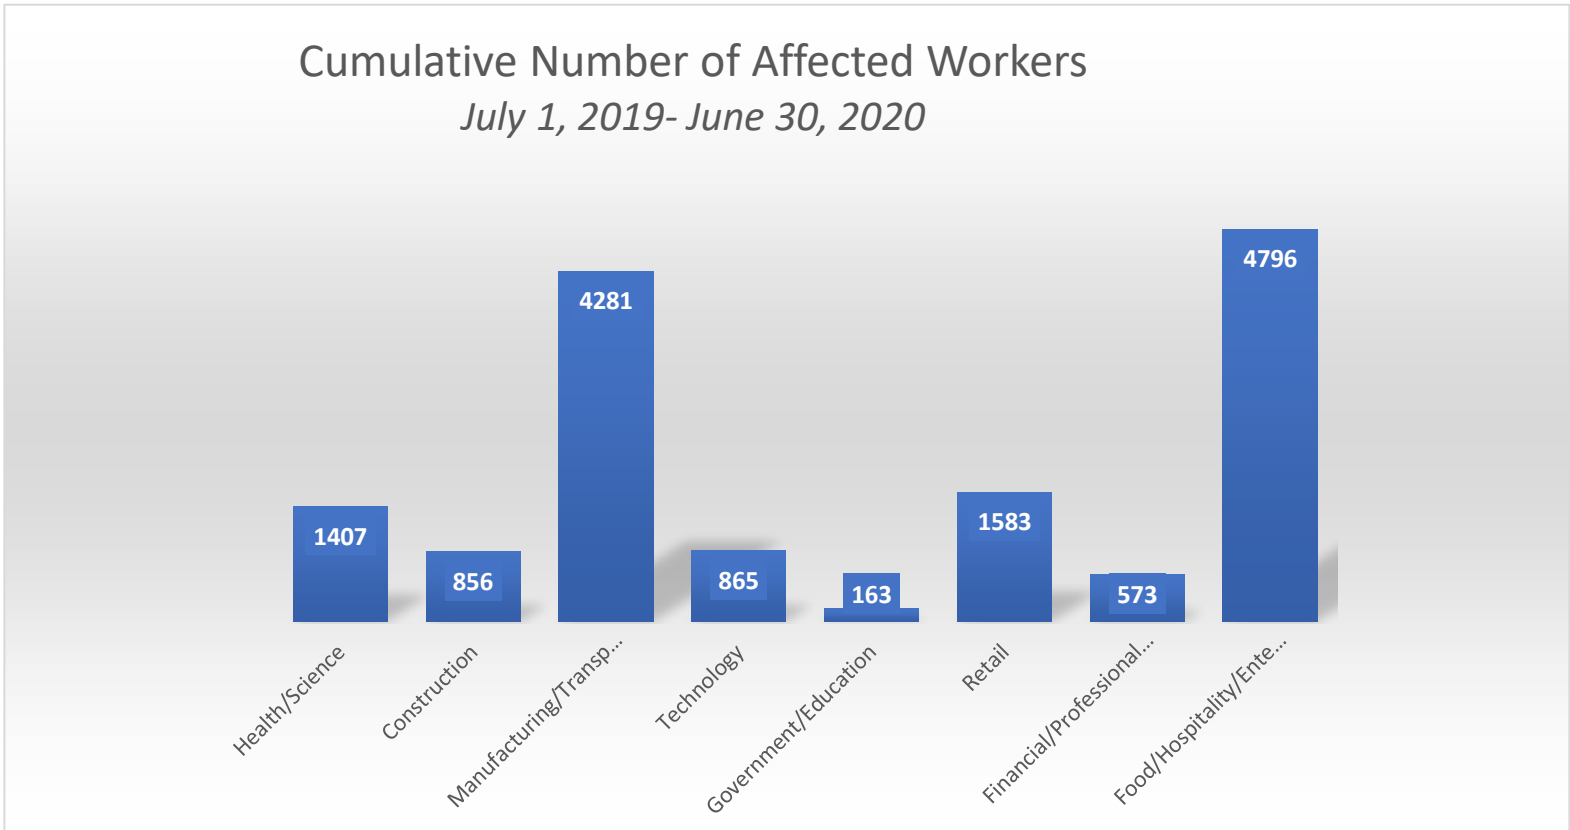

**ACWDB Layoff and Closure PY 2019/2020**

Industry	Affected Worker
Health/Science	1407
Construction	856
Manufacturing/Transportation/Warehouse	4281
Technology	865
Government/Education	163
Retail	1583
Financial/Professional Services	573
Food/Hospitality/Entertainment	4796