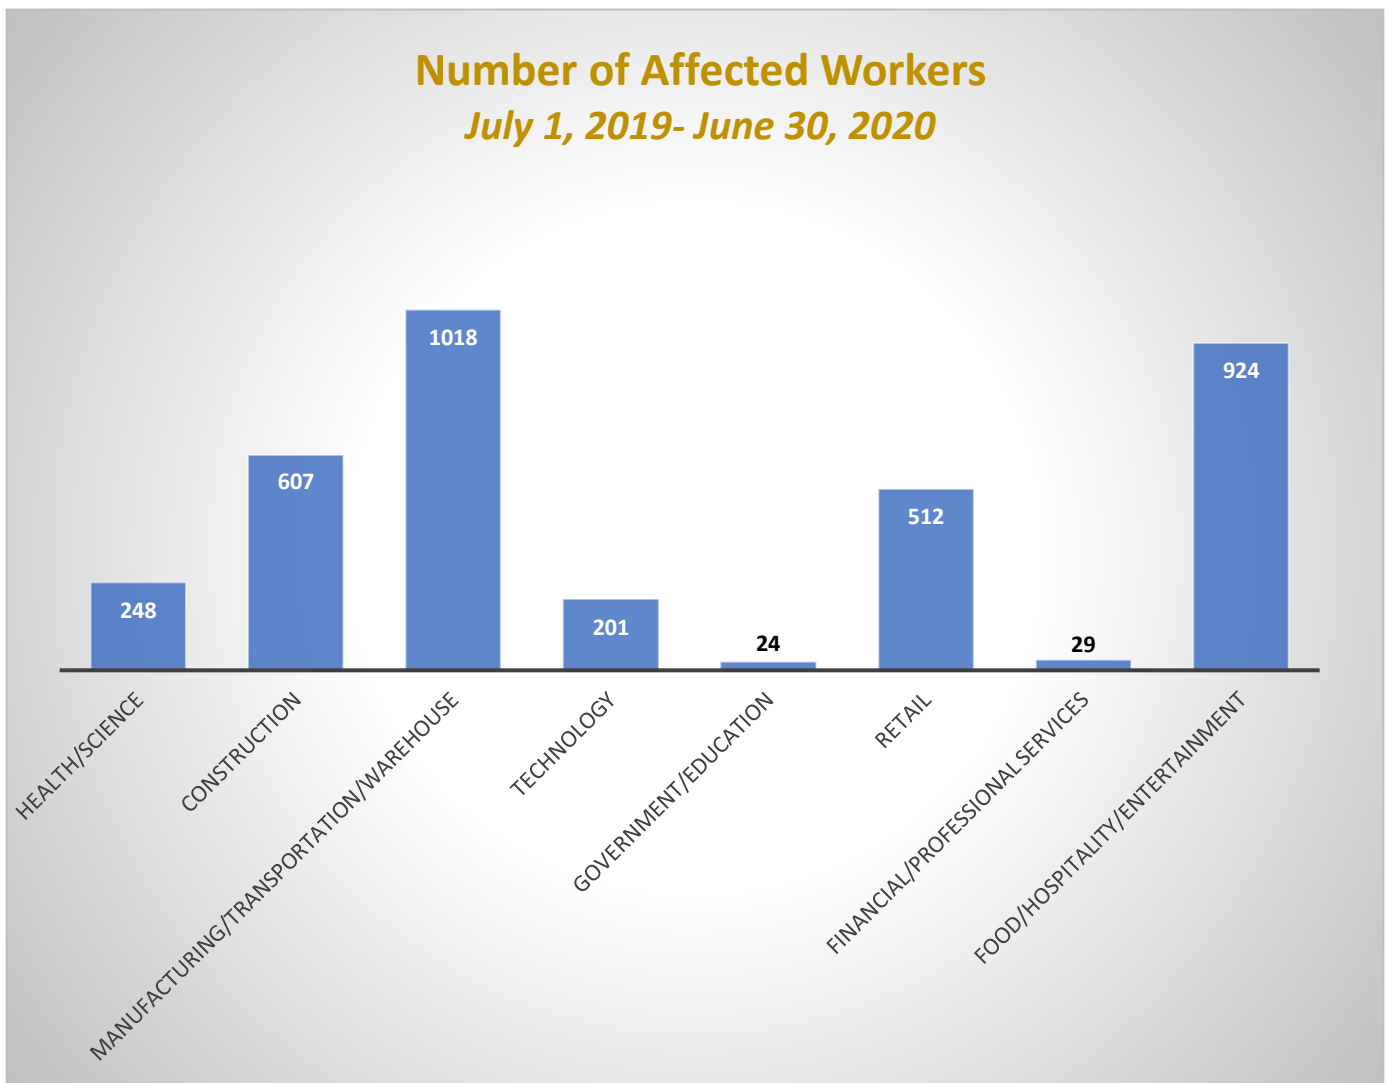

TRI-VALLEY RAPID RESPONSE

Industry	Affected Workers
Health/Science	248
Construction	607
Manufacturing/Transportation/Warehouse	1018
Technology	201
Government/Education	24
Retail	512
Financial/Professional Services	29
Food/Hospitality/Entertainment	924