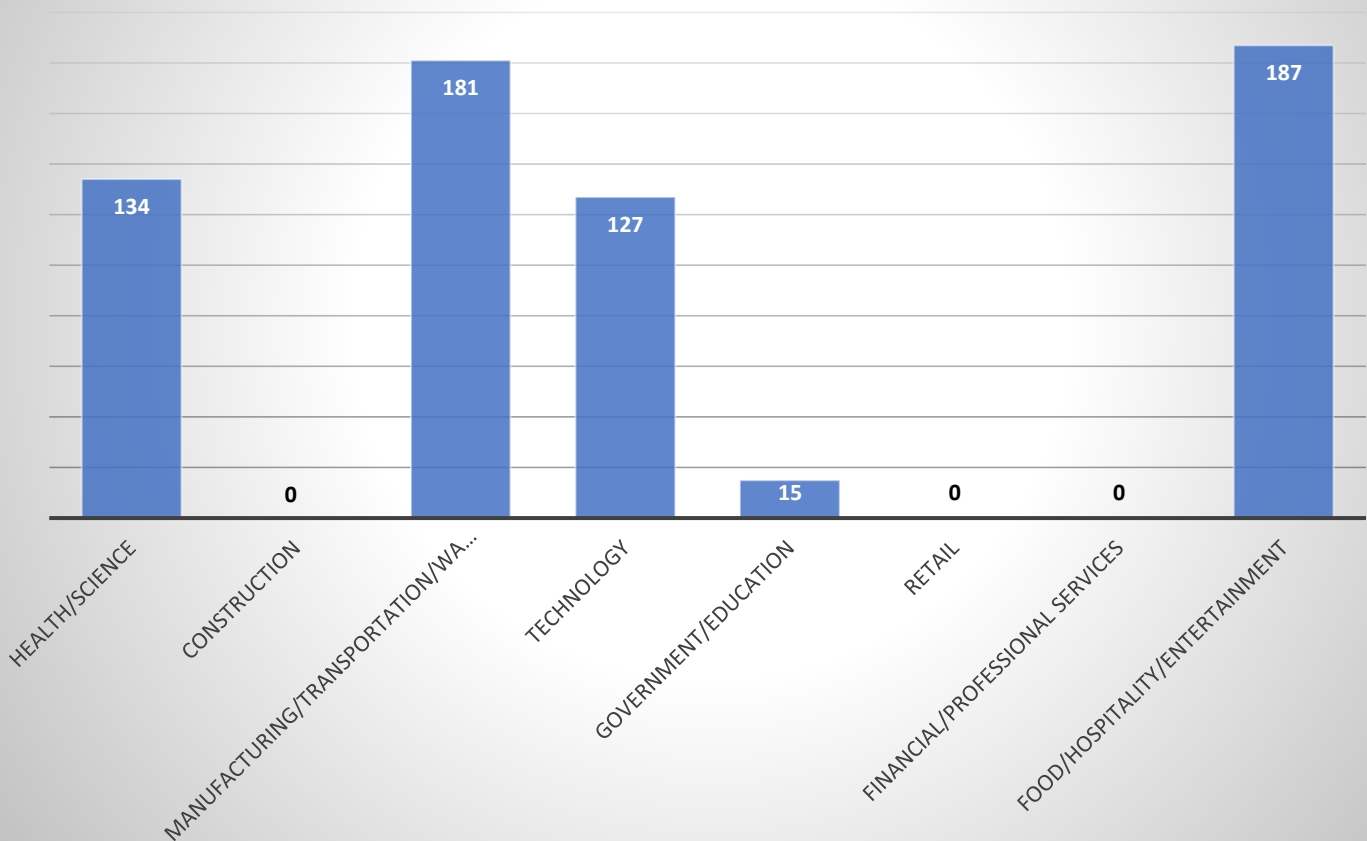

TRI-VALLEY RAPID RESPONSE

Industry	Affected Workers
Health/Science	134
Construction	-
Manufacturing/Transportation/Warehouse	181
Technology	127
Government/Education	15
Retail	-
Financial/Professional Services	-
Food/Hospitality/Entertainment	187

Number of Affected Workers
July 1, 2019- March 31, 2020