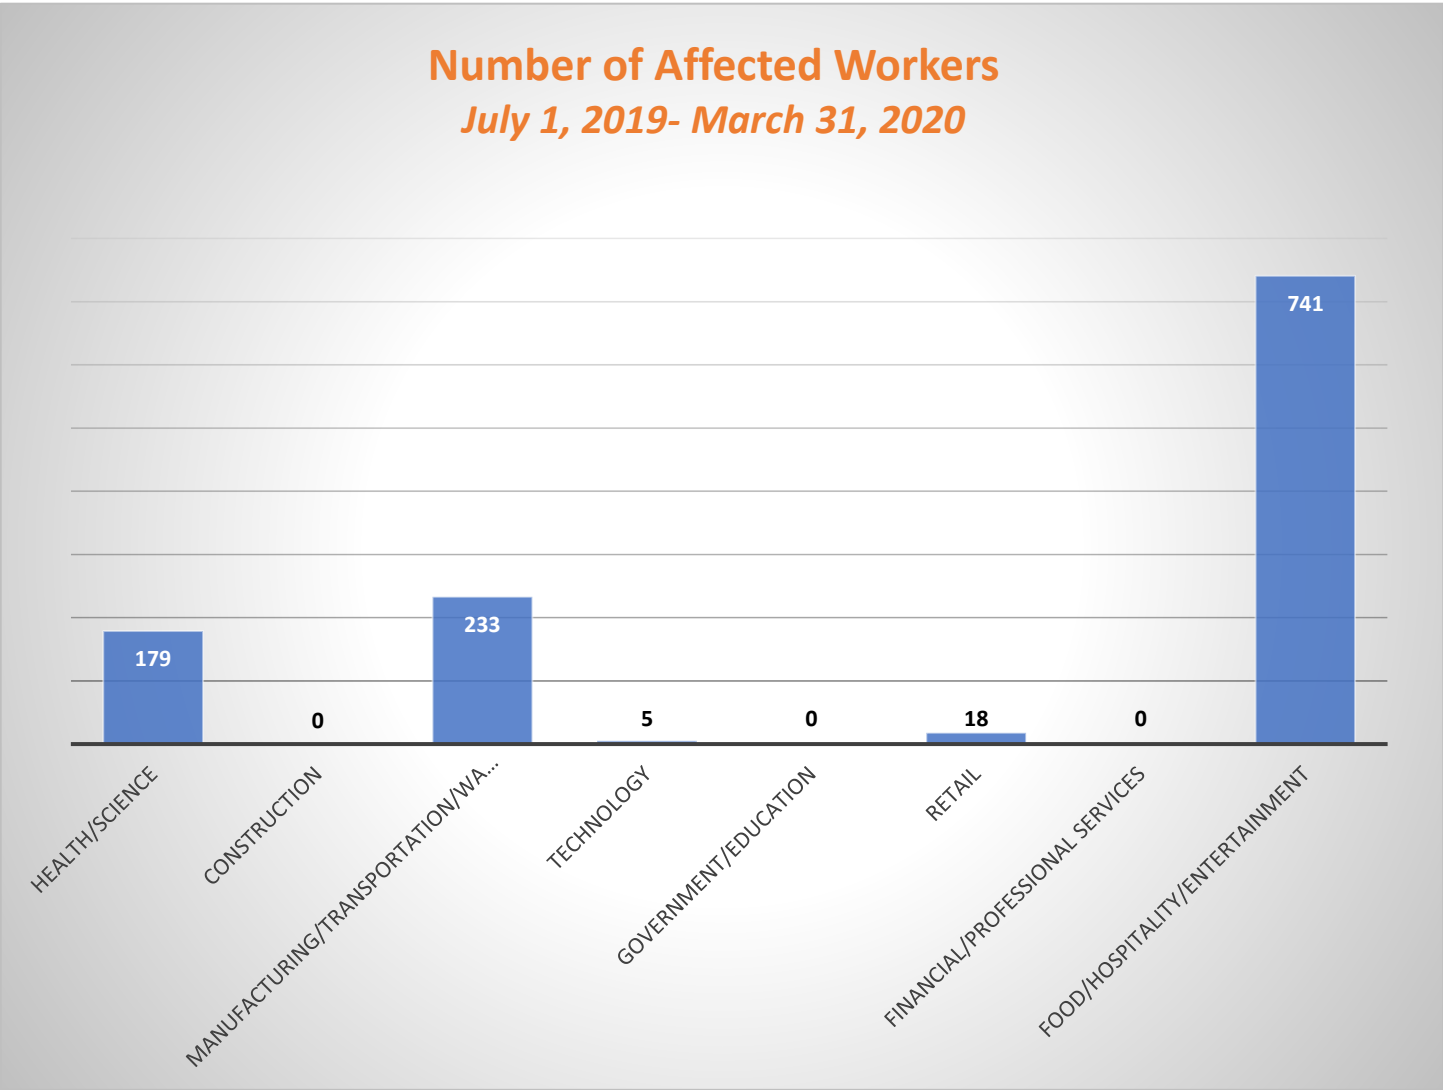

NORTH CITIES RAPID RESPONSE

Industry	Affected Workers
Health/Science	179
Construction	-
Manufacturing/Transportation/Warehouse	233
Technology	5
Government/Education	-
Retail	18
Financial/Professional Services	-
Food/Hospitality/Entertainment	741

Number of Affected Workers
July 1, 2019- March 31, 2020