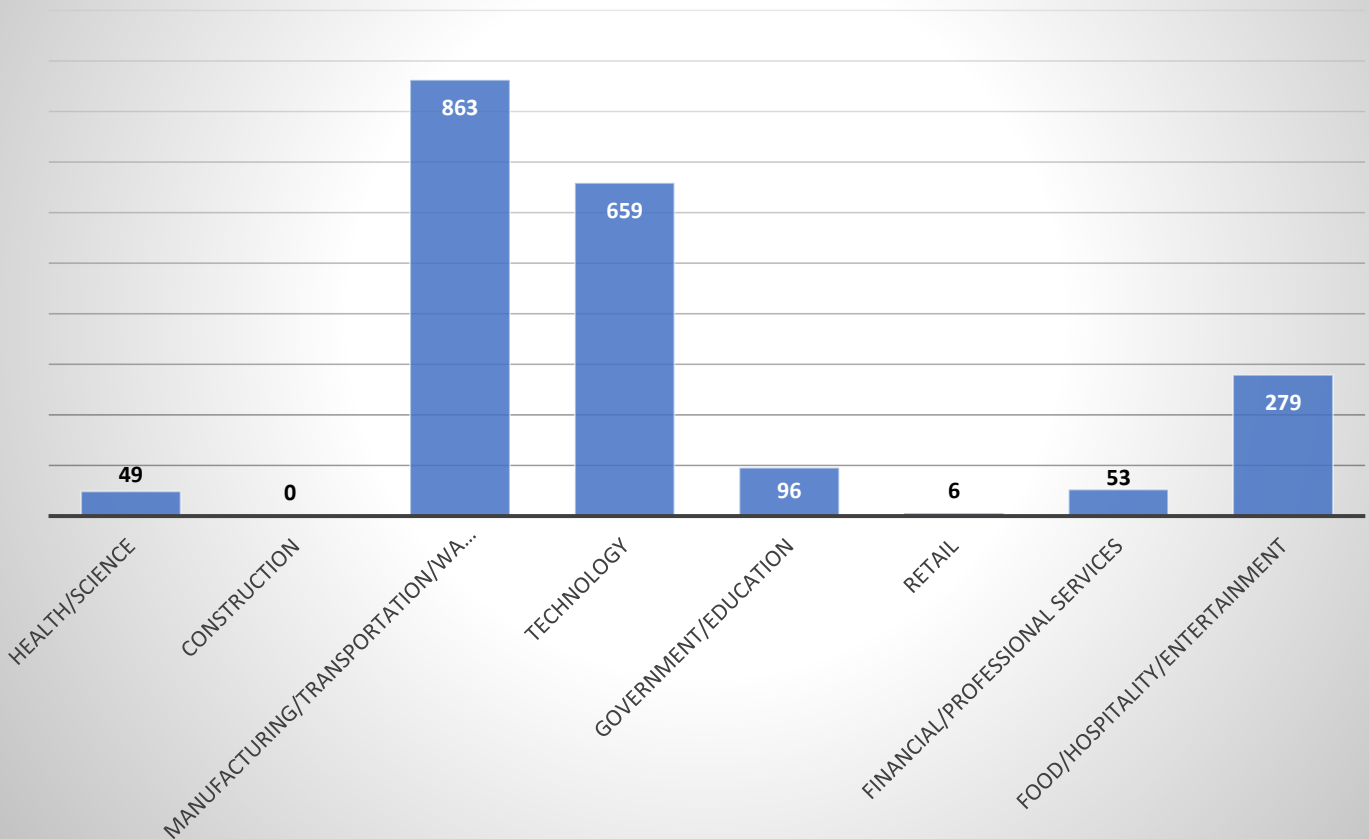

TRI-CITIES RAPID RESPONSE

Industry	Affected Workers
Health/Science	49
Construction	-
Manufacturing/Transportation/Warehouse	863
Technology	659
Government/Education	96
Retail	6
Financial/Professional Services	53
Food/Hospitality/Entertainment	279

Number of Affected Workers
July 1, 2019- March 31, 2020